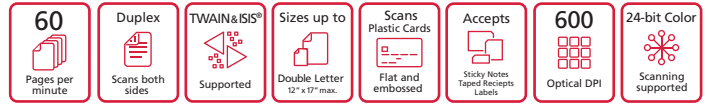

The front-office wide format scanner

fi-7460 Document Scanner

Technical Information

Scanner Type	ADF (Automatic Document Feeder) / Manual Feed, Duplex	Power Consumption	Operating Mode: 36 W or less Sleep Mode: 1.4 W or less (LAN) / 1.4 W or less (USB) Auto Standby (Off) Mode: 0.3 W or less
Scanning Speed^{*1} (A4 Landscape) (Color / Grayscale^{*2} / Monochrome^{*3})	Simplex: 60 ppm (200/300 dpi) Duplex: 120 ipm (200/300 dpi)	Operating Environment	Temperature: 41 to 95°F (5 to 35°C) Relative Humidity: 20 to 80% (non-condensing)
Image Sensor Type	CCD x 2 (front x 1, back x 1)	Environmental Compliance	ENERGY STAR®, RoHS
Light Source	White LED Array x 4 (front x 2, back x 2)	Dimensions^{*15} (Width x Depth x Height)	15.0 x 8.2 x 6.6 in. (380 x 209 x 168 mm)
Optical Resolution	600 dpi	Weight	16.72 lbs (7.6 kg)
Output Resolution^{*4} (Color / Grayscale / Monochrome)	50 to 600 dpi (adjustable by 1 dpi increments) 1,200 dpi (driver)^{*5}	Supported Operating System	Windows® 11, Windows® 10, Windows® Server 2022, Windows® Server 2019, Windows® Server 2016, Linux (Ubuntu)
Output Format	Color: 24-bit, Grayscale: 8-bit, Monochrome: 1-bit	Included Software / Drivers	PaperStream IP Driver (TWAIN/TWAIN x64/ISIS), WIA Driver^{*15}, Image Scanner Driver for Linux (SANE)^{*15} ^{*16} PaperStream Capture, PaperStream ClickScan^{*16}, Software Operation Panel, Error Recovery Guide, ABBYY FineReader for ScanSnap™ ^{*16}, Scanner Central Admin
Background Colors	White/Black (selectable)	Image Processing Functions	Multi image output, Automatic color detection, Blank page detection, Dynamic threshold (iDTC), Advanced DTC, SDTC, Error diffusion, Dither, De-Screen, Emphasis, Dropout color (None/Red/Green/Blue/White/Saturation/Custom), sRGB output, Hole punch removal, Index tab cropping, Split image, De-Skew, Edge correction, Vertical streaks reduction, Cropping, Static threshold
Document Size	12 in. x 17 in. (304.8 x 431.8 mm) Maximum^{*6} Minimum Long Page Scanning^{*7}	Included Items	ADF paper chute, AC cable, AC adapter, USB cable, Setup DVD-ROM
Paper Weight (Thickness)	7.2 to 110 lb (27 to 413 g/m²)^{*8} Paper Plastic Card	Standard Model	PN: PA03710-B055 (trade compliant)^{*17}
ADF Capacity^{*10} ^{*11}	100 sheets (Letter 20 lb or A4 80 g/m²) 50 sheets (Double Letter 20 lb)	Certifications	Tungsten® VRS Elite
Expected Daily Volume^{*12}	18,000 sheets	Warranty	3 Months Basic Onsite Service
Multifeed Detection	Overlap detection (Ultrasonic sensor) Length detection		
Paper Protection	Lag detection, Sound detection (iSOP)^{*13}		
Interface	USB		
Power Requirements	AC 100 to 240 V 50/60Hz		

Service Programs & Options